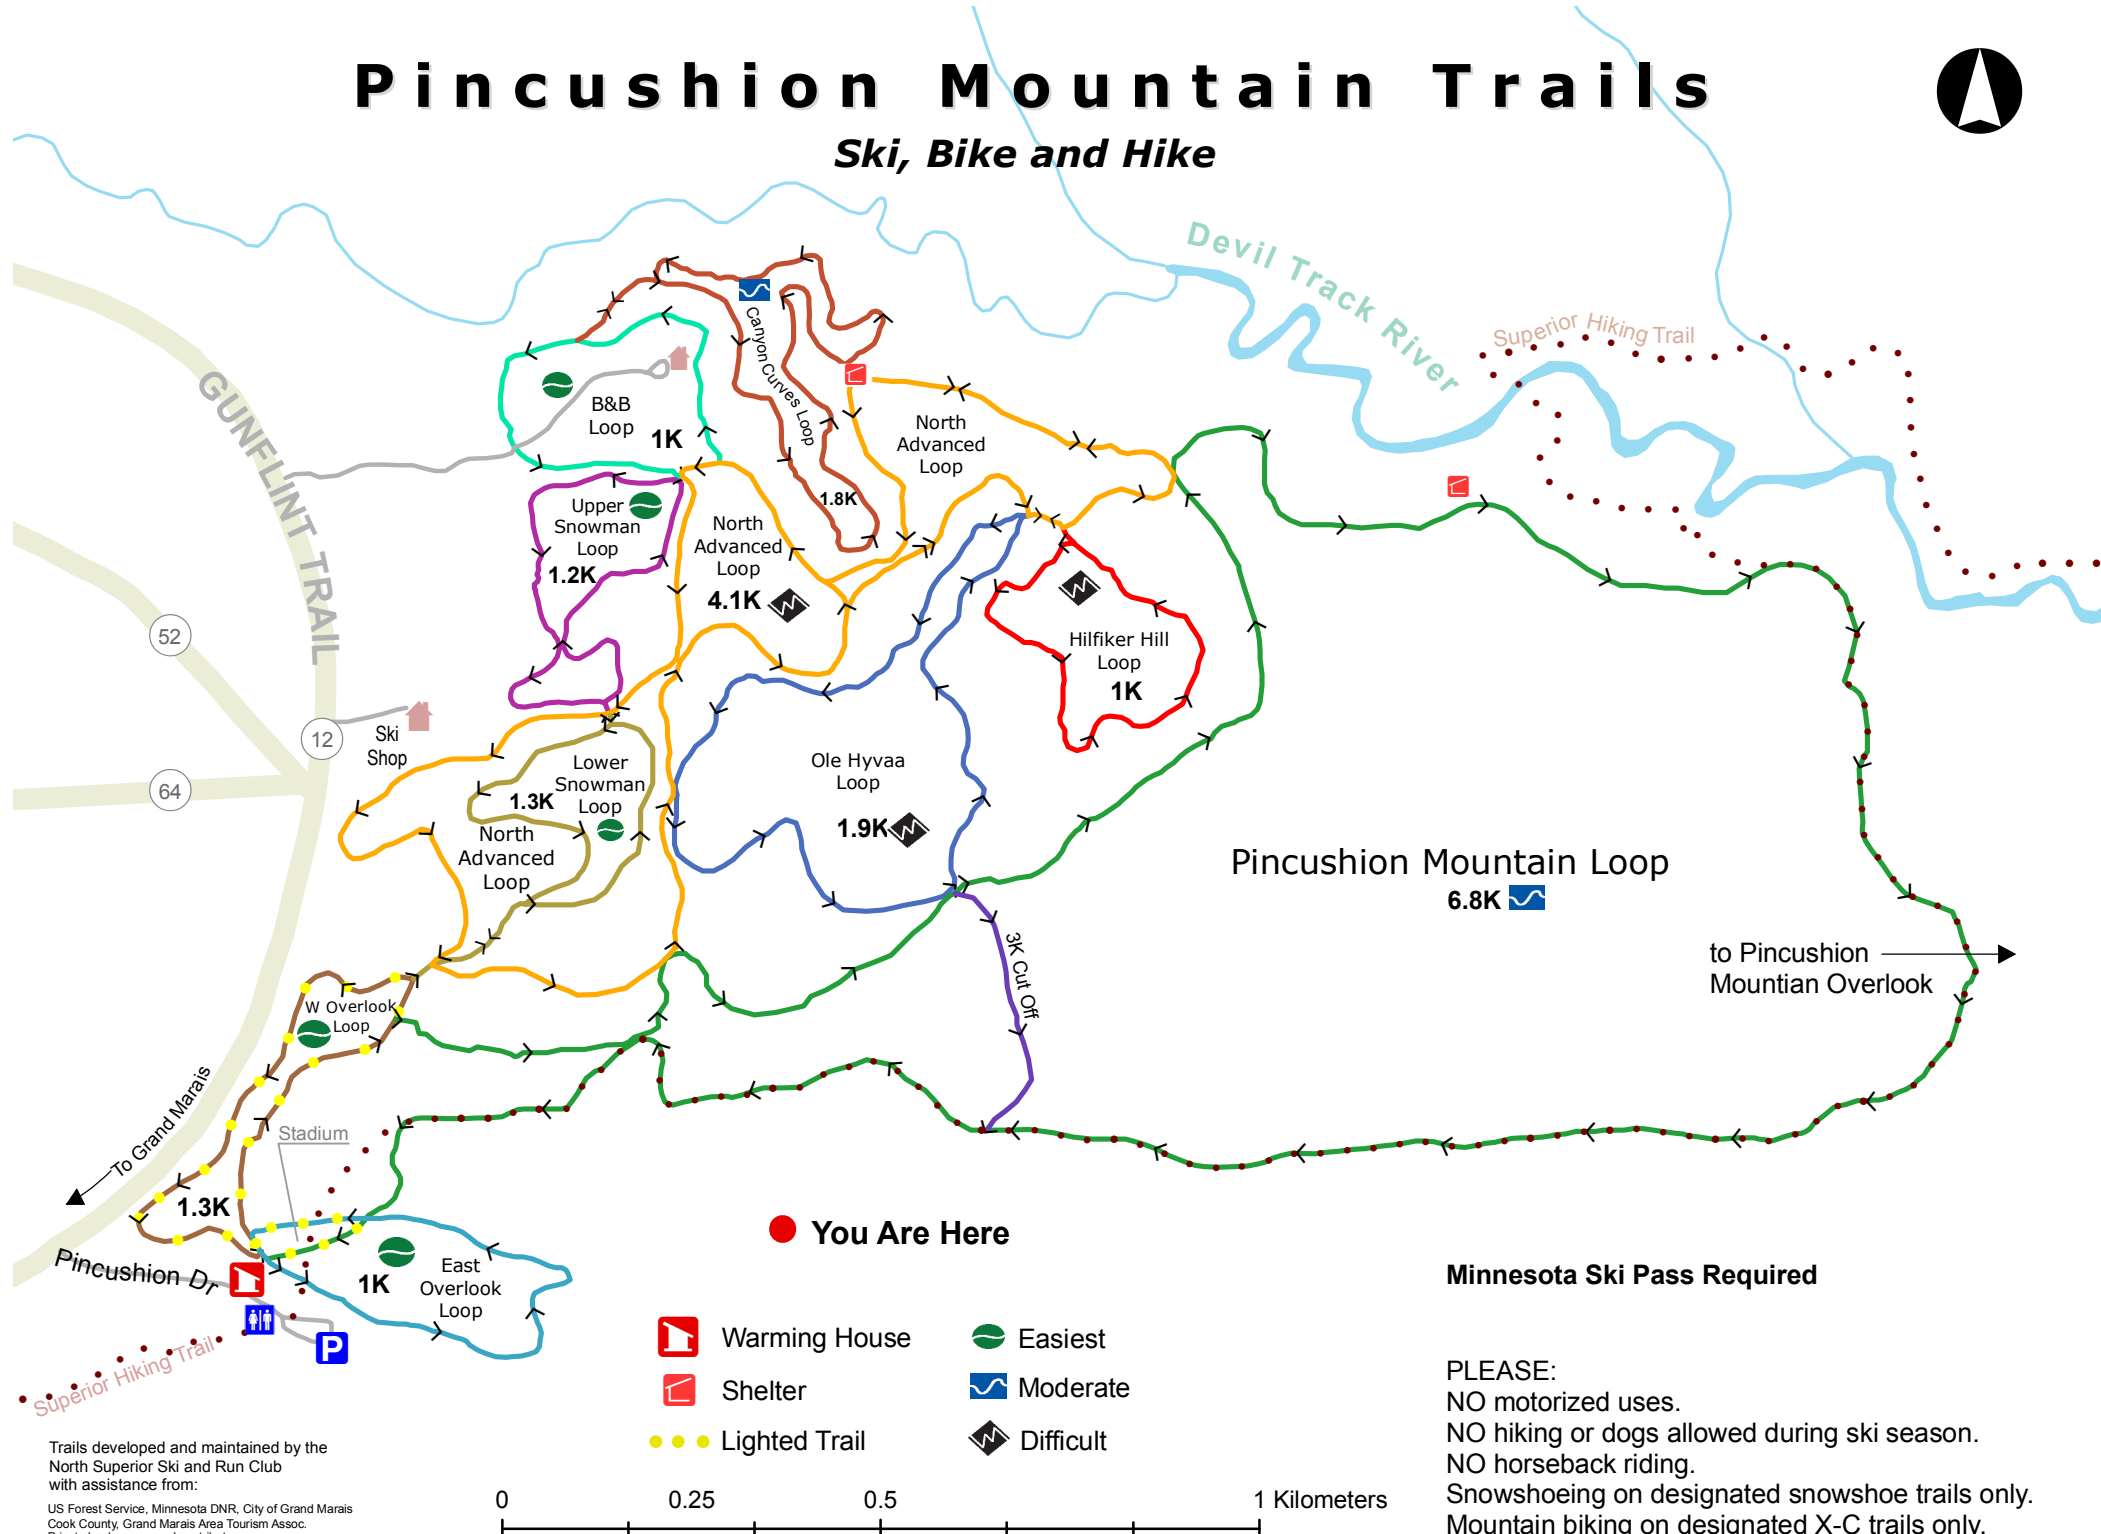

Pincushion Mountain Trails

Ski, Bike and Hike

● You Are Here

- Warming House
- Shelter
- Lighted Trail
- Easiest
- Moderate
- Difficult

Minnesota Ski Pass Required

PLEASE:
 NO motorized uses.
 NO hiking or dogs allowed during ski season.
 NO horseback riding.
 Snowshoeing on designated snowshoe trails only.
 Mountain biking on designated X-C trails only.

Trails developed and maintained by the North Superior Ski and Run Club with assistance from:
 US Forest Service, Minnesota DNR, City of Grand Marais
 Cook County, Grand Marais Area Tourism Assoc.
 Private land owners and contributors

Copyright: North Superior Ski & Run Club, Inc.